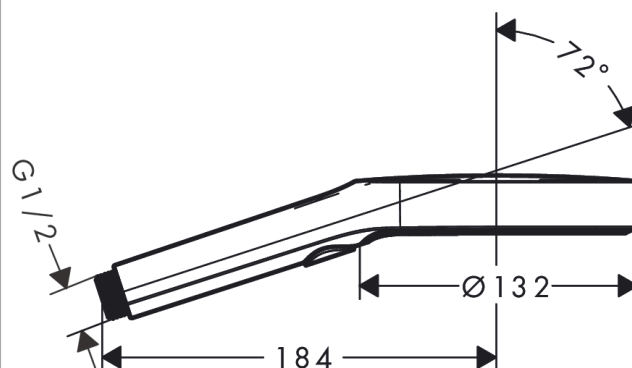

Rainfinity

Hand shower 130 3jet

Surfaces: **Polished Gold Optic** Article Number: **26864990**

Description

product features

- shower head size: 132 mm
- spray type: PowderRain, Intense PowderRain, MonoRain
- convenient diversion via Select button
- spray disc surface: graphite
- maximum flow rate at 3 bar: 14 l/min
- minimum flow pressure: 1,1 bar
- with internal water conduction
- rinseable screen seal
- connection thread G ½
- connection dimension: DN15
- suitable for continous flow water heaters

Technology

Design awards

Product image

Scale drawing

Flowchart

The consumption was measured in combination with the appropriate fittings (thermostat/mixer/ in-wall valve) to reflect actual application in practice.

Rainfinity
Hand shower 130 3jet
Surfaces: **Polished Gold Optic** Article Number: **26864990**

Exploded Drawing

Year of production: >01/21

Rainfinity
Hand shower 130 3jet
 Surfaces: **Polished Gold Optic** Article Number: **26864990**